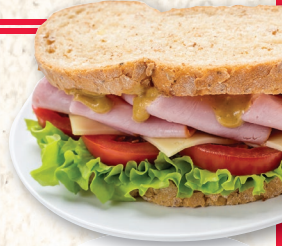

WEEKLY SPECIALS

June 8-13

Did you know?
Big Smile Peaches
are here or coming soon!

Deli & more

Black
Forest
Ham
\$3²⁹ lb.

Alpine
Swiss
Cheese
\$3³⁹ lb.

Marble
Mini Horn
Cheese
\$2⁷⁹ lb.

Dairy & more